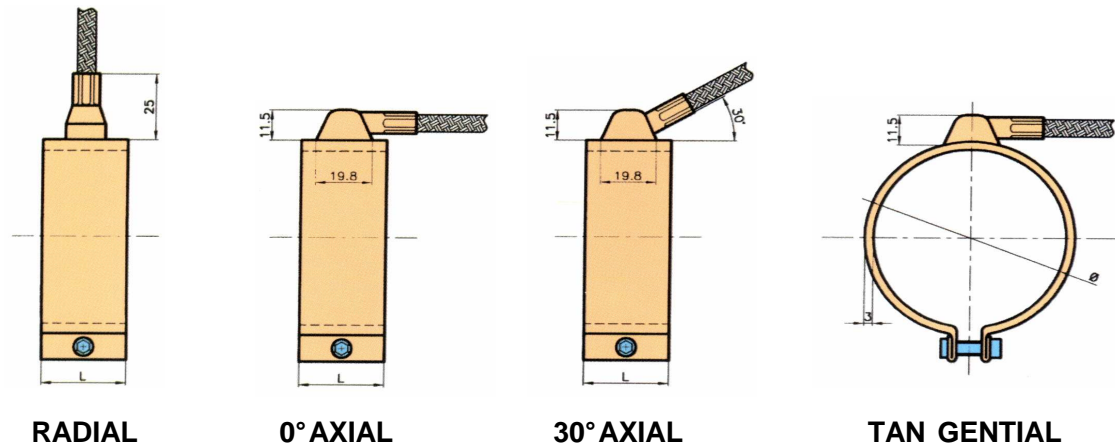

The inner profile is perfectly round, providing a perfect coupling with the nozzle. Size of the connecting cap is minimal, giving extremely limited overall dimensions.

Power connection is performed by a metal braided cable, standard length 1 m, with two nickel power leads plus a galvanized-copper ground lead.

Technical data

- Brass tubular sheath (also available in stainless steel, for corrosive materials such as PVC).
- Standard power density: brass 4.5 W/cm², stainless steel 5 W/cm².
- Tear-resistant connection of power cable.
- Dielectric strength: 1500 V.
- Perfect roundness.
- Extremely small connecting cap.

Connection Options

45° AXIAL
Standard connection (stock models)

RADIAL

0° AXIAL

30° AXIAL

TAN GENTIAL

Fitting Instructions

- A 4-mm exagonal wrench shall be used.
- There shall be no gap between nozzle and heater (loose-fitting heaters shall not be installed).
- After initial heating-up, clamping screws should be re-tightened .
- Repeated bending of the cable near its junction into the heaters should be avoided.
- Plastic material on the heater's surface must be removed by raising the temperature of the material. Avoid hammering or tearing to clean off attached plastics.