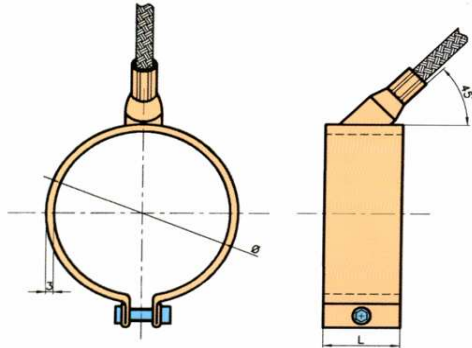

PIROMAX are a rugged product that resists very well to wearing and shocks. Their high watt-density per square centimeter allows a fast and safe reaching of the required working temperature.

During manufacturing, the heaters are submitted to extremely high pressure that ensures high insulation, excellent thermal exchange, lack of internal voids, perfectly smooth contact area for an optimum and uniform heat transfer to every part of the nozzle.

The inner profile is perfectly round, providing a perfect coupling with the nozzle. Size of the connecting cap is minimal, giving extremely limited overall dimensions.

Power connection is performed by a metal braided cable, standard length 1 m, with two nickel power leads plus a galvanized-copper ground lead.

Technical data

- Brass tubular sheath (also available in stainless steel, for corrosive materials such as PVC).
- Standard power density: brass 4.5 W/cm², stainless steel 5 W/cm².
- Tear-resistant connection of power cable.
- Dielectric strength: 1500 V.
- Perfect roundness.
- Extremely small connecting cap.

Connection Options

45° AXIAL
Standard connection (stock models)

RADIAL

0° AXIAL

30° AXIAL

TAN GENTIAL

Fitting Instructions

- A 4-mm exagonal wrench shall be used.
- There shall be no gap between nozzle and heater (loose-fitting heaters shall not be installed).
- After initial heating-up, clamping screws should be re-tightened .
- Repeated bending of the cable near its junction into the heaters should be avoided.
- Plastic material on the heater's surface must be removed by raising the temperature of the material. Avoid hammering or tearing to clean off attached plastics.